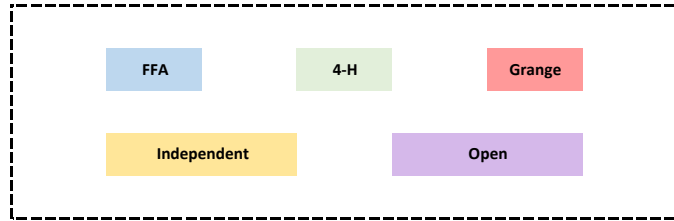

Specie Pen Assignment Key

Stan Co Fair 2024 Market Swine Barn Chart

Pen Assignments Tentative, may change per superintendents discretion

2023 Clean Barn Winners

Swine

FFA -- Hughson FFA

4-H -- Chatom 4-H

Canal

Swine Barn

Block E

Gregori FFA	220	Feed Alley	198	Gregori FFA
	219		197	
	218		196	
	217		195	
	216		194	
Johansen FFA	215		193	Johansen FFA
	214		192	
	213		191	

Block D

Pitman FFA	176	Feed Alley	154	Pitman FFA
	175		153	
	174		152	
	173		151	
	172		150	
Ceres FFA	171		149	Ceres FFA
	170		148	
C.V. FFA	169		147	C.V. FFA